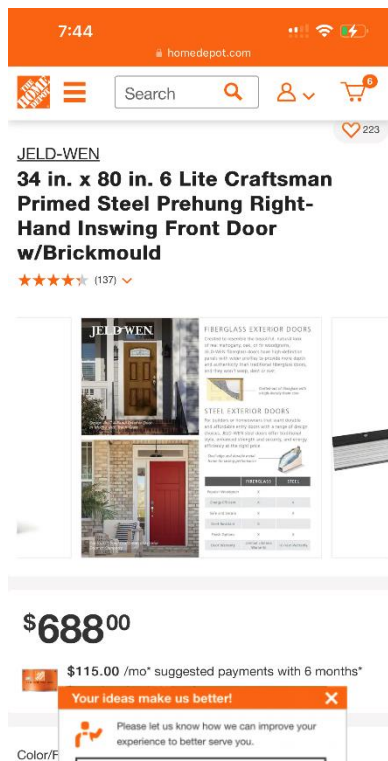

# Replacement of front Door

Current :

Proposed New one:

34 in.x80 in steel like the white one I do want the finish to continue to be black.

Door style would be the white one.

\$688.00

\$115.00 /mo\* suggested payments with 6 months\*